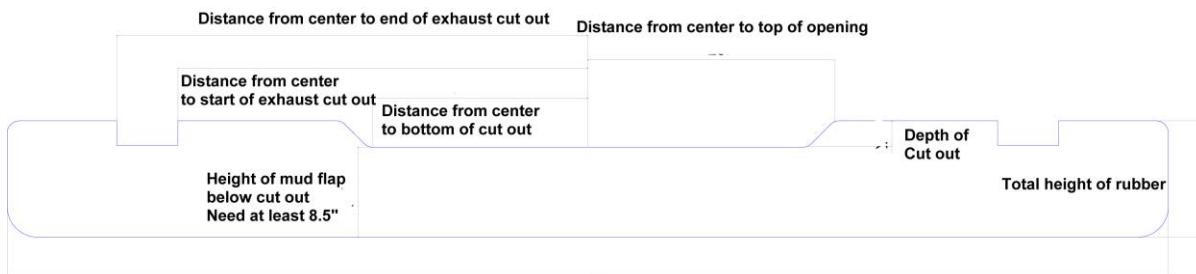

More Notes _____

DuraFlap has the size requirements for the Thor Palazzo. Other coach models will require you to take measurements and complete the template below.

When we receive your order, we will complete an invoice and send it via e-mail for you to pay online. We will bring the mud flap to the Rally, and deliver it.

Orders need to be in by September 13th to be brought with us to the rally.

Full Width Standard is 95"